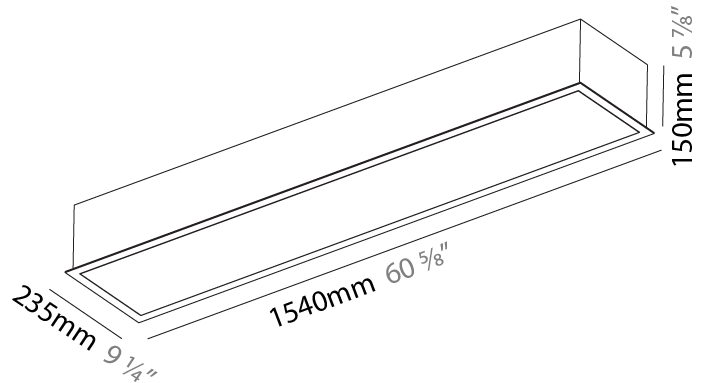

GENERAL

Series: Pi2
Subseries: Pi2 Whiteline
Brand: Prolicht
Division: Architectural
Mounting Type: Recessed
Mounting Location: Ceiling
Subcategory: Ambient

PHYSICAL

Shape: Rectangle
Length (mm): 1540
Length (in): 60 5/8
Width (mm): 235
Width (in): 9 1/4
Depth (mm): 150
Depth (in): 5 7/8
Ceiling Thickness (mm): 10 / 12.5 / 15 / 25
Ceiling Thickness (in): 3/8 or 1/2 or 9/16 or 1
Min. Recessing Depth (mm): 160
Min. Recessing Depth (in): 6 5/16
Light Distribution: Direct
Weight (kg): 9.919
Weight (lbs): 21.82
Diffuser: PMMA - Opal or Micro-Prism
Fixture Finish: SSR / BKV / CWI / CRY / HAB / UFT / ITA / RUA / FTG / MYG / LOD / PUS / FRO / FUP / KIA / POP / BLS / SPG / MEY / GOH / GUM / CHC / COM / ABZ / JAG / OBR / MOS / ROR
Fixture Material: Aluminum
Cut-out Measurements: 1525mm / 60 1/16" x 220mm / 8 11/16"

ELECTRICAL

Lamp Type: LED (Zhaga Standard)
Total Output Wattage (W): 48
Dimming: Tri-Mode (Non-Dimming and Phase Dimming (120Vac only) and 0-10V Dimming)
Driver Included: Yes
Driver Location: Integrated
Driver Type: Constant Current - Universal
Driver Class: Class 2
Input Voltage (V): 120 - 277
Constant Current (MA): 500

LED

Color Temperature (°K): 3000 / 3500 / 4000
Max. Delivered Lumen (lm): 3570 / 3842 / 3920
CRI: >80 CRI
Efficiency (%): 0.549
Lamp Life (hrs): 50000

OPTICAL

RATINGS AND CERTIFICATIONS

Certified By: Certified for North American Standards
IP rating: IP20